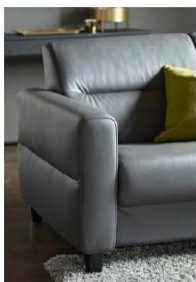

Fiona

Stressless® Fiona is a modern and clean design with neat proportions. Classic in its beautiful simple lines, the sloping back features a fine horizontally stitched detail for a unique look. Customise with a traditional upholstered arm, elegant wood details or a modern look with steel.

The seat cushions contain clever 'ComfortZones™' to enhance the softness and allow the cushions to adapt to your seating position. When you sit down, the back part of the cushion will give in more than the front part of the cushion. As a result, the seat cushion will angle slightly, giving your legs a comfortable angle while seated.

Legs for upholstered arm sofas available in all wood (x8) and steel colours (x2)

Wood arms available in 8 stain colours

Steel arms available in 2 colours

Upholstered Arm

Matt Black Steel Arm

Polished Steel Arm